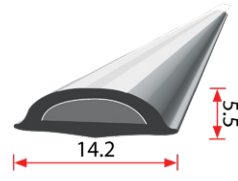

Chrome Mylar - Per Metre

TORANA

Use with Rubbers: Torana LC, LJ, LH, LX, Corolla KE30

GEMINI

Use with Rubbers: Gemini TX-TG, Cortina TC

COMMODORE

Use with Rubbers: Commodore VB-VH, BMW E30, Early Valiant R & S, VC-VF, AP5-AP6