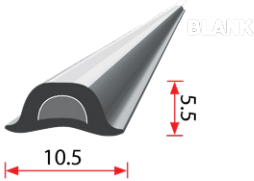

Chrome Mylar - Per Metre

TORANA

Use with Rubbers: Torana LC, LJ, LH, LX, Corolla KE30

GEMINI

Use with Rubbers: Gemini TX-TG, Cortina TC

COMMODORE

Use with Rubbers: Commodore VB-VH, BMW E30, Early Valiant R & S, VC-VF, AP5-AP6