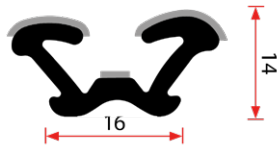

FL1150-RL30

✦ Suits Holden HQ-WB

FL1150

FL500-RL30

✦ Suits Commodore VB-VL main bailey

FL500

FL068-RL30

✦ Universal ✦ Suits Holden FX-HG

FL068

FL026-RL30

✦ Universal

FL026

Dimensions shown are for the size of the flocking after it has been installed.

FL020-RL30

✦ Fits Coaster / Hi Ace / Troopy Bus Dual Sliding Windows

FL020