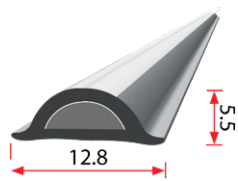

Chrome Mylar - Per Metre

TORANA

Use with Rubbers: Torana LC, LJ, LH, LX, Corolla KE30

GEMINI

Use with Rubbers: Gemini TX-TG, Cortina TC

COMMODORE

Use with Rubbers: Commodore VB-VH, BMW E30, Early Valiant R & S, VC-VF, AP5-AP6