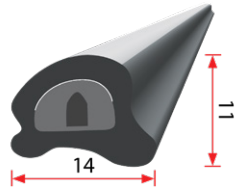

VALIANT

Use with Rubbers: Valiant VH-CM