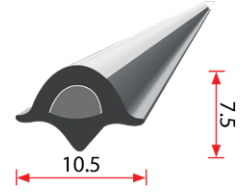

MINI

Use with Rubbers: Mini, Kenworth Trucks