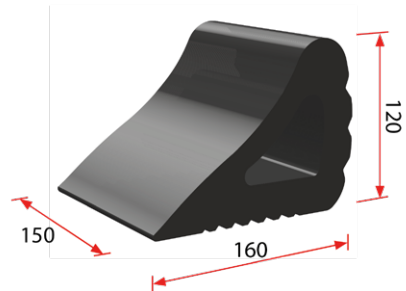

✳ 6m Roll

Wheel Chocks

WC103

NEW

LENGTH: 140mm
WIDTH: 100mm
HEIGHT: 76mm

WC102

NEW

LENGTH: 160mm
WIDTH: 150mm
HEIGHT: 120mm

WC104

NEW

LENGTH: 275mm
WIDTH: 150mm
HEIGHT: 140mm

WC101

NEW

LENGTH: 185mm
WIDTH: 235mm
HEIGHT: 150mm
✳ With eyebolt