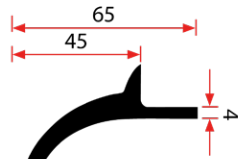

Wheel Arch Flares

OZ-WAF45-RL3

✳ 3m Roll

OZ-WAF45-RL6

✳ 6m Roll

OZ-WAF70-RL3

✳ 3m Roll

OZ-WAF70-RL6

✳ 6m Roll

Wheel Chocks

WC103

NEW

LENGTH: 140mm
WIDTH: 100mm
HEIGHT: 76mm

WC102

NEW

LENGTH: 160mm
WIDTH: 150mm
HEIGHT: 120mm

WC104

NEW

LENGTH: 275mm
WIDTH: 150mm
HEIGHT: 140mm

WC101

NEW

LENGTH: 185mm
WIDTH: 235mm
HEIGHT: 150mm
✳ With eyebolt