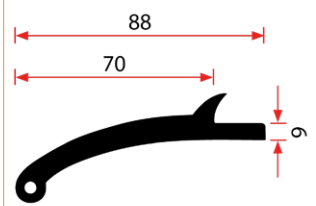

Wheel Arch Flares

OZ-WAF45-RL3

✳ 3m Roll

OZ-WAF45-RL6

✳ 6m Roll

OZ-WAF70-RL3

✳ 3m Roll

OZ-WAF70-RL6

✳ 6m Roll

Wheel Chocks

WC103

NEW

LENGTH: 140mm
WIDTH: 100mm
HEIGHT: 76mm

WC102

NEW

LENGTH: 160mm
WIDTH: 150mm
HEIGHT: 120mm

WC104

NEW

LENGTH: 275mm
WIDTH: 150mm
HEIGHT: 140mm

WC101

NEW

LENGTH: 185mm
WIDTH: 235mm
HEIGHT: 150mm
✳ With eyebolt