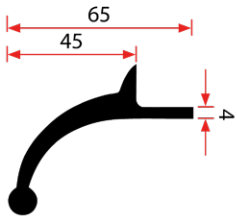

Wheel Arch Flares

OZ-WAF45-RL3

✳ 3m Roll

OZ-WAF45-RL6

✳ 6m Roll

OZ-WAF70-RL3

✳ 3m Roll

OZ-WAF70-RL6

✳ 6m Roll

Wheel Chocks

WC103

NEW

LENGTH: 140mm
WIDTH: 100mm
HEIGHT: 76mm

WC102

NEW

LENGTH: 160mm
WIDTH: 150mm
HEIGHT: 120mm

WC104

NEW

LENGTH: 275mm
WIDTH: 150mm
HEIGHT: 140mm

WC101

NEW

LENGTH: 185mm
WIDTH: 235mm
HEIGHT: 150mm
✳ With eyebolt