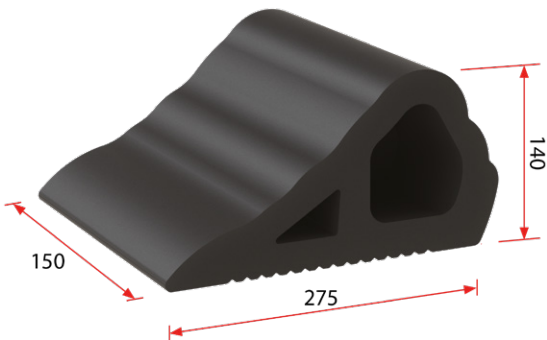

✳ 6m Roll

Wheel Chocks

WC103

NEW

LENGTH: 140mm
WIDTH: 100mm
HEIGHT: 76mm

WC102

NEW

LENGTH: 160mm
WIDTH: 150mm
HEIGHT: 120mm

WC104

NEW

LENGTH: 275mm
WIDTH: 150mm
HEIGHT: 140mm

WC101

NEW

LENGTH: 185mm
WIDTH: 235mm
HEIGHT: 150mm
✳ With eyebolt