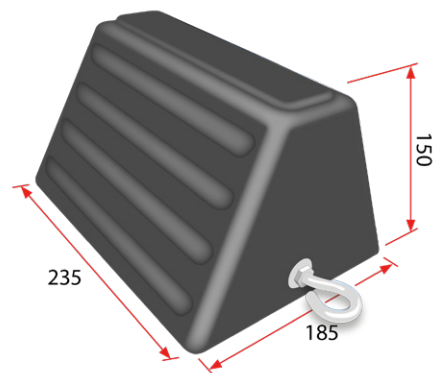

✳ 6m Roll

Wheel Chocks

WC103

NEW

LENGTH: 140mm
WIDTH: 100mm
HEIGHT: 76mm

WC102

NEW

LENGTH: 160mm
WIDTH: 150mm
HEIGHT: 120mm

WC104

NEW

LENGTH: 275mm
WIDTH: 150mm
HEIGHT: 140mm

WC101

NEW

LENGTH: 185mm
WIDTH: 235mm
HEIGHT: 150mm
✳ With eyebolt