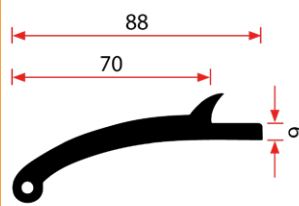

Wheel Arch Flares

OZ-WAF45-RL3

✳ 3m Roll

OZ-WAF45-RL6

✳ 6m Roll

OZ-WAF70-RL3

✳ 3m Roll

OZ-WAF70-RL6

✳ 6m Roll

Wheel Chocks

WC103

NEW

LENGTH: 140mm
WIDTH: 100mm
HEIGHT: 76mm

WC102

NEW

LENGTH: 160mm
WIDTH: 150mm
HEIGHT: 120mm

WC104

NEW

LENGTH: 275mm
WIDTH: 150mm
HEIGHT: 140mm

WC101

NEW

LENGTH: 185mm
WIDTH: 235mm
HEIGHT: 150mm
✳ With eyebolt