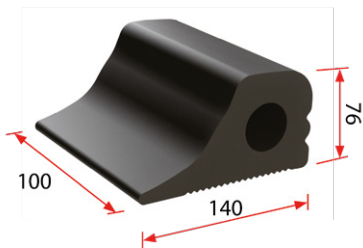

Wheel Arch Flares

OZ-WAF45-RL3

✳ 3m Roll

OZ-WAF45-RL6

✳ 6m Roll

OZ-WAF70-RL3

✳ 3m Roll

OZ-WAF70-RL6

✳ 6m Roll

Wheel Chocks

WC103

NEW

LENGTH: 140mm
WIDTH: 100mm
HEIGHT: 76mm

WC102

NEW

LENGTH: 160mm
WIDTH: 150mm
HEIGHT: 120mm

WC104

NEW

LENGTH: 275mm
WIDTH: 150mm
HEIGHT: 140mm

WC101

NEW

LENGTH: 185mm
WIDTH: 235mm
HEIGHT: 150mm
✳ With eyebolt