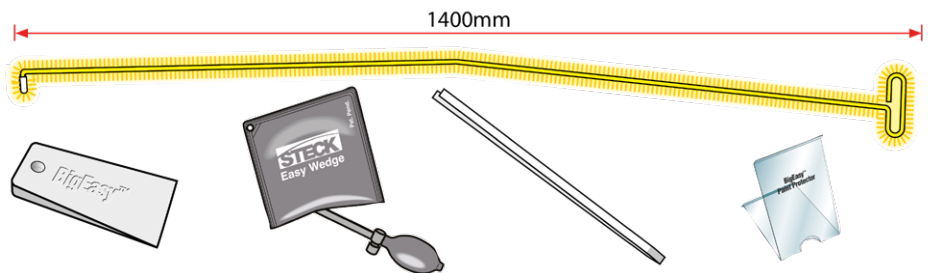

Actuates: ✦ Lock buttons ✦ Door handles
✦ Electric locks ✦ 98% of cars and trucks

Kit contents: ✦ [32915] BigEasy™ Glow-In-The-Dark Rod ✦ [32922] Inflatable Wedge ✦ [32924] Paint Protector ✦ [32920] Non-Marring Wedge ✦ [32930] Lock Knob Lifter

32922 BigEasy Inflatable Airbag Wedge

- ✦ For controlled opening of car door during insertion of the BigEasy.

NEW

32923 Super BigEasy Airbag Wedge

32920 BigEasy Non-Marring Wedge

- ✦ For basic opening of car door for insertion of BigEasy.

32908 LittleEasy Glo-In-The-Dark Rod

- ✦ For when the BigEasy is just too big.